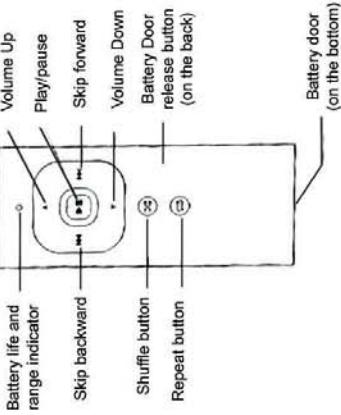

# TuneCommander Installation Instructions

By

Tri County Consultants

800-868-8663

NX-0103  
Shielded Composite →  
Video Cable  
(Yellow)

NX-0222  
Y Cable with  
RCA Connectors  
(Red/White)

IA30-WH Audio Wall Plate

NX-0223  
Stereo to RCA  
Y Cable  
(Red/White)