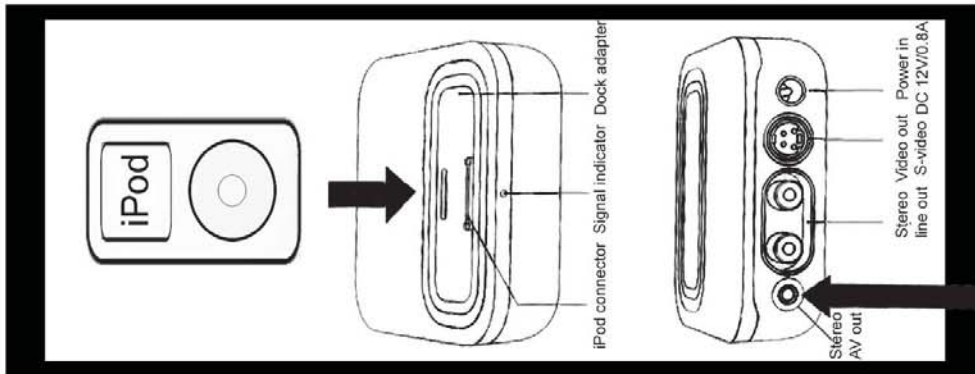

# TuneCommander Installation Instructions

By

Tri County Consultants

800-868-8663

NX-0103  
Shielded Composite →  
Video Cable  
(Yellow)

NX-0222  
Y Cable with  
RCA Connectors  
(Red/White)

IA30-WH Audio Wall Plate

NX-0223  
Stereo to RCA  
Y Cable  
(Red/White)