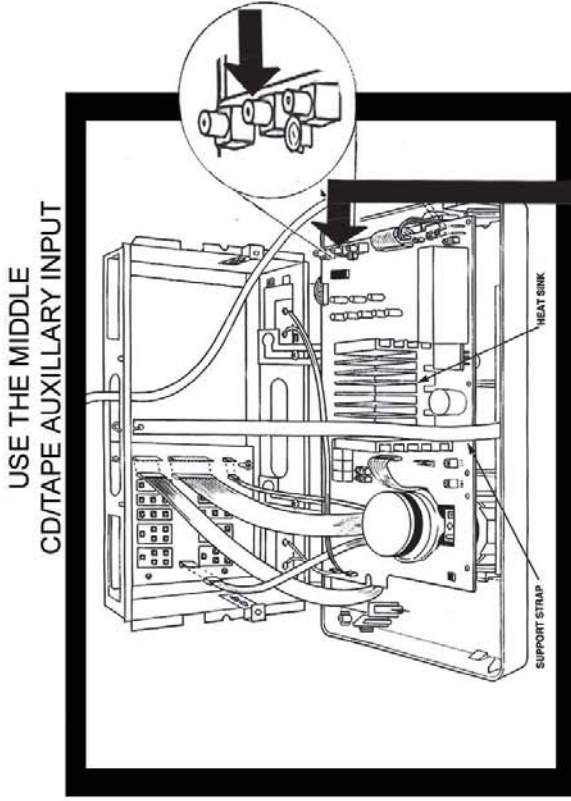

# TuneCommander Installation Instructions

By

Tri County Consultants

800-868-8663

NX-0103  
Shielded Composite →  
Video Cable  
(Yellow)

NX-0222  
Y Cable with  
RCA Connectors  
(Red/White)

IA30-WH Audio Wall Plate

NX-0223  
Stereo to RCA  
Y Cable  
(Red/White)