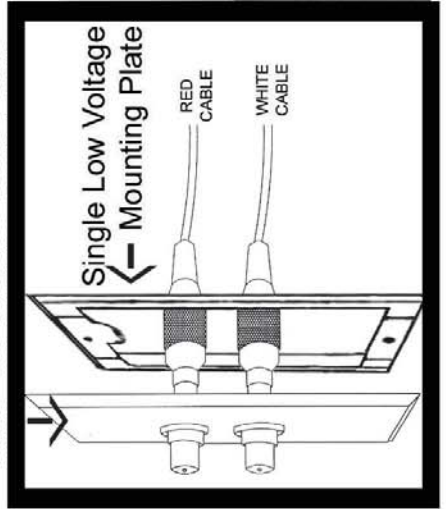

# TuneCommander Installation Instructions

By

Tri County Consultants

800-868-8663

NX-0103  
Shielded Composite →  
Video Cable  
(Yellow)

NX-0222  
Y Cable with  
RCA Connectors  
(Red/White)

IA30-WH Audio Wall Plate

NX-0223  
Stereo to RCA  
Y Cable  
(Red/White)